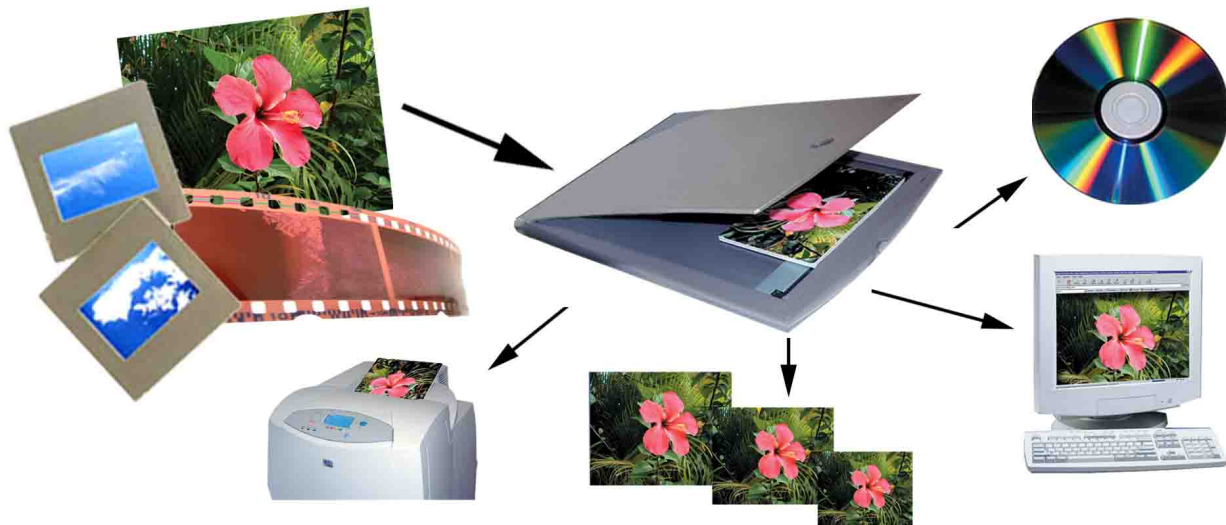

SCANNING

From any Photograph, Print, Slide, Negative or Transparency

PRICES

Photo Scans	1	2-10	11-49	50+	500+	1000+	3000+	5000+
Small - 4x6	\$4.99	\$2.99	\$1.99	\$.99	\$.79	\$.69	\$.49	\$.39
Medium - 5x7	\$7.99	\$3.99	\$2.99	\$1.49	\$.99	\$.89	\$.69	\$.59
Large - 8x10	\$9.99	\$5.99	\$3.99	\$1.99	\$1.49	\$.99	\$.89	\$.79
XL - 11x14	\$12.99	\$8.99	\$4.99	\$2.99	\$1.99			
XXL - 16x20	\$19.99	\$15.99						
XXXL - 24x30	\$49.99	\$44.99						

300 dpi standard scan resolution. 600dpi - add 20%, 1200dpi - add 40%, 2400 dpi - add 50% to price.

Slide Scans	1	2-10	11-49	50+	500+	1000+	3000+	5000+
Economy	\$2.99	\$1.99	\$1.49	\$.99	\$.79	\$.69	\$.59	\$.49
Standard	\$3.99	\$2.99	\$2.49	\$1.49	\$1.29	\$1.19	\$1.09	\$.99
Enhanced	\$4.99	\$3.49	\$2.99	\$1.99	\$1.79	\$1.69	\$1.59	\$1.49

1800 dpi standard scan resolution. 3600dpi add 20% to price.

Removal of slides in carousel \$4.99 ea./carousel.

Scan 35mm negatives to CD

Qty.	Standard Jpeg 1 meg file	Tiff - Low Rez 6 meg file	Tiff - High Rez 29 meg file
1-4	\$1.00ea.	\$4.99ea.	\$5.99ea.
6-24	\$.35ea.	\$1.20ea.	\$2.25ea.
25-36	\$.25ea.	\$.75ea.	\$1.00ea.